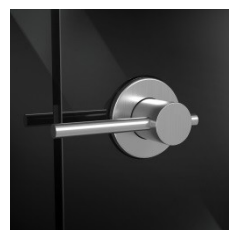

# Why choose Sylan Glass...

Our Sylan Glass Pivot system is the epitome of style and sophistication. Available in Black and White, it will fit in seamlessly with any washroom design

## Sylan Features:

- Maximum overall height 2600mm with 20mm floor clearance. 2700mm height achievable subject to project review
- 40mm Satin Anodised Aluminium headrail, powder coated gloss Black or White to suit glass, incorporating hydraulic door closer and dampening mechanism
- Self-closing and dampened Stainless Steel pivot hinge system, incorporating soft-close feature
- Doors and Pilasters 44mm thick including glass face to both sides
- 25mm Divisions faced with High Pressure Laminate
- Invisible division to pilaster fixings
- Stainless Steel Mortice lock flush into door and pilaster rebates, complete with DDA compliant lever
- Indicator bolt with circular face plate incorporating emergency release facility
- Colour Options – Black and White
- Additional 5 material options available: Solid Surface, Veneer, ColourCoat, ColourCoat High Gloss and High Pressure Laminate